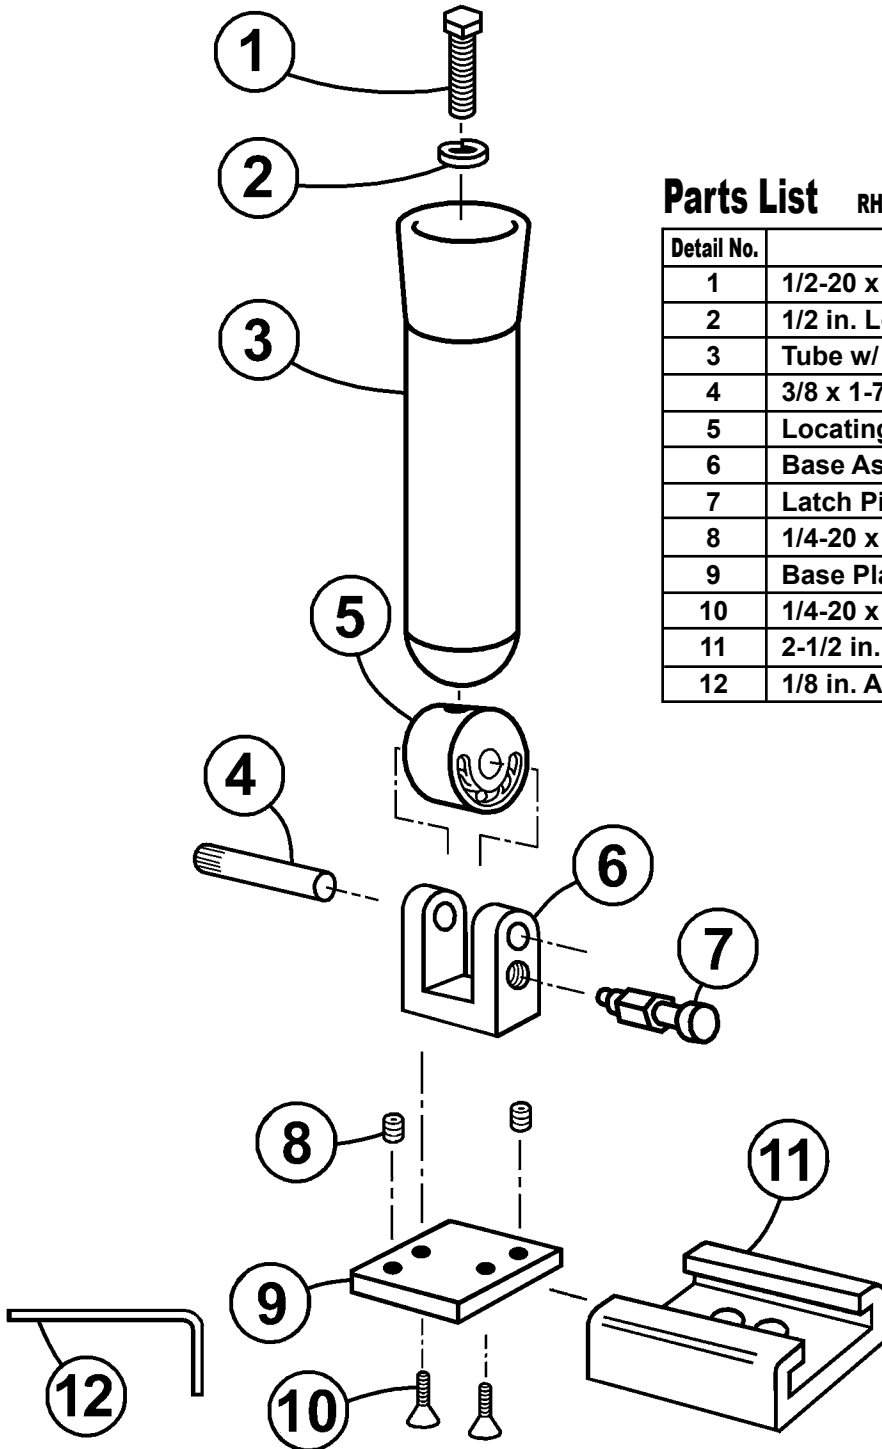

# Single Ratcheting Rod Holder

## Parts List RH00380

Detail No.	Description	Qty.	Order By Part No.
1	1/2-20 x 2 in. HHCS Bolt	1	2351
2	1/2 in. Lock Washer	1	2241
3	Tube w/ Cap & Plug	1	51221
4	3/8 x 1-7/8 in. Pivot Pin	1	51702
5	Locating Barrel	1	55576
6	Base Assembly	1	51701
7	Latch Pin Assembly	1	51096
8	1/4-20 x 1/4 in. Set Screws	2	2261
9	Base Plate	1	60025
10	1/4-20 x 3/4 in. Fl Hd Cap Screws	2	2009
11	2-1/2 in. Track	1	54024
12	1/8 in. Allen Wrench	1	2260